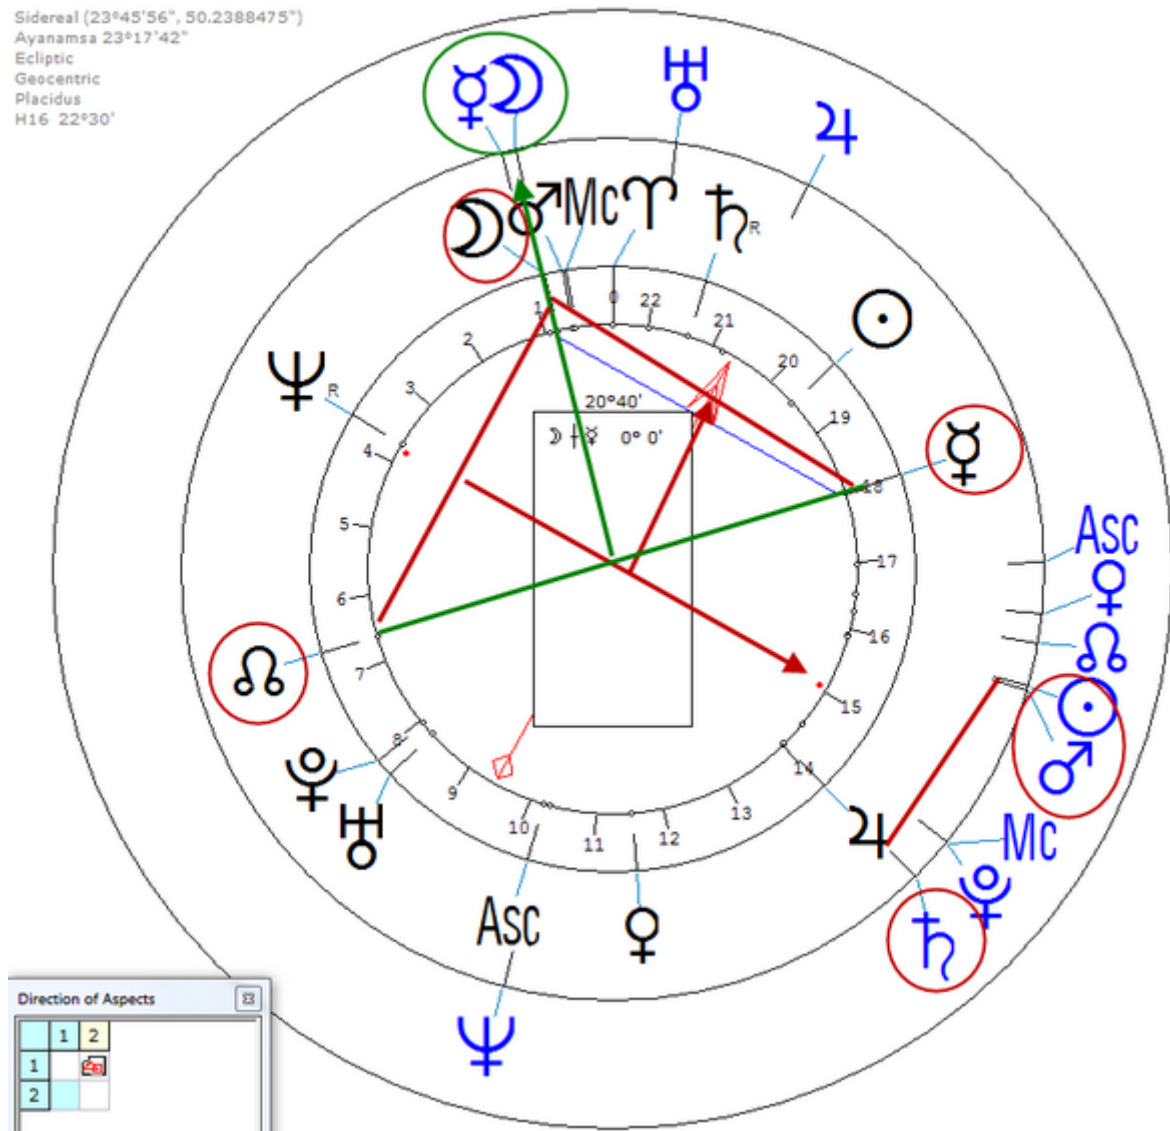

Bacharach, Nikki

12 July 1966 at 21:59 (= 9:59 PM)Los Angeles, California, 34n03, 118w15

the only child of famous pop songwriter Burt Bacharach and actress Angie Dickinson.

<https://www.astro.com/astro-databank/Bacharach,_Nikki>

Death by Suicide 4 January 2007 at 8:00 PM in Thousand Oaks

Progressed Lunar Return (Harmonic 16)

Lunar $\♂/\♃ = \text{♃}_n/\text{♀}_n = \text{♃}_n/\text{♁}_n$

Lunar $\text{♃}/\text{♀} = \text{♀}_n/\text{♁}_n = \text{♃}_n = \text{♀}_n = \text{♁}_n$

Bacharach, Nikki
12 July 1966 Tue 21:59 (GMT-7) 34n03 118w15
Los Angeles, California, USA
Sidereal (23°45'56", 50.2388475°)
Ayanamsa 23°17'42"
Ecliptic
Geocentric
Placidus
H16 22°30'